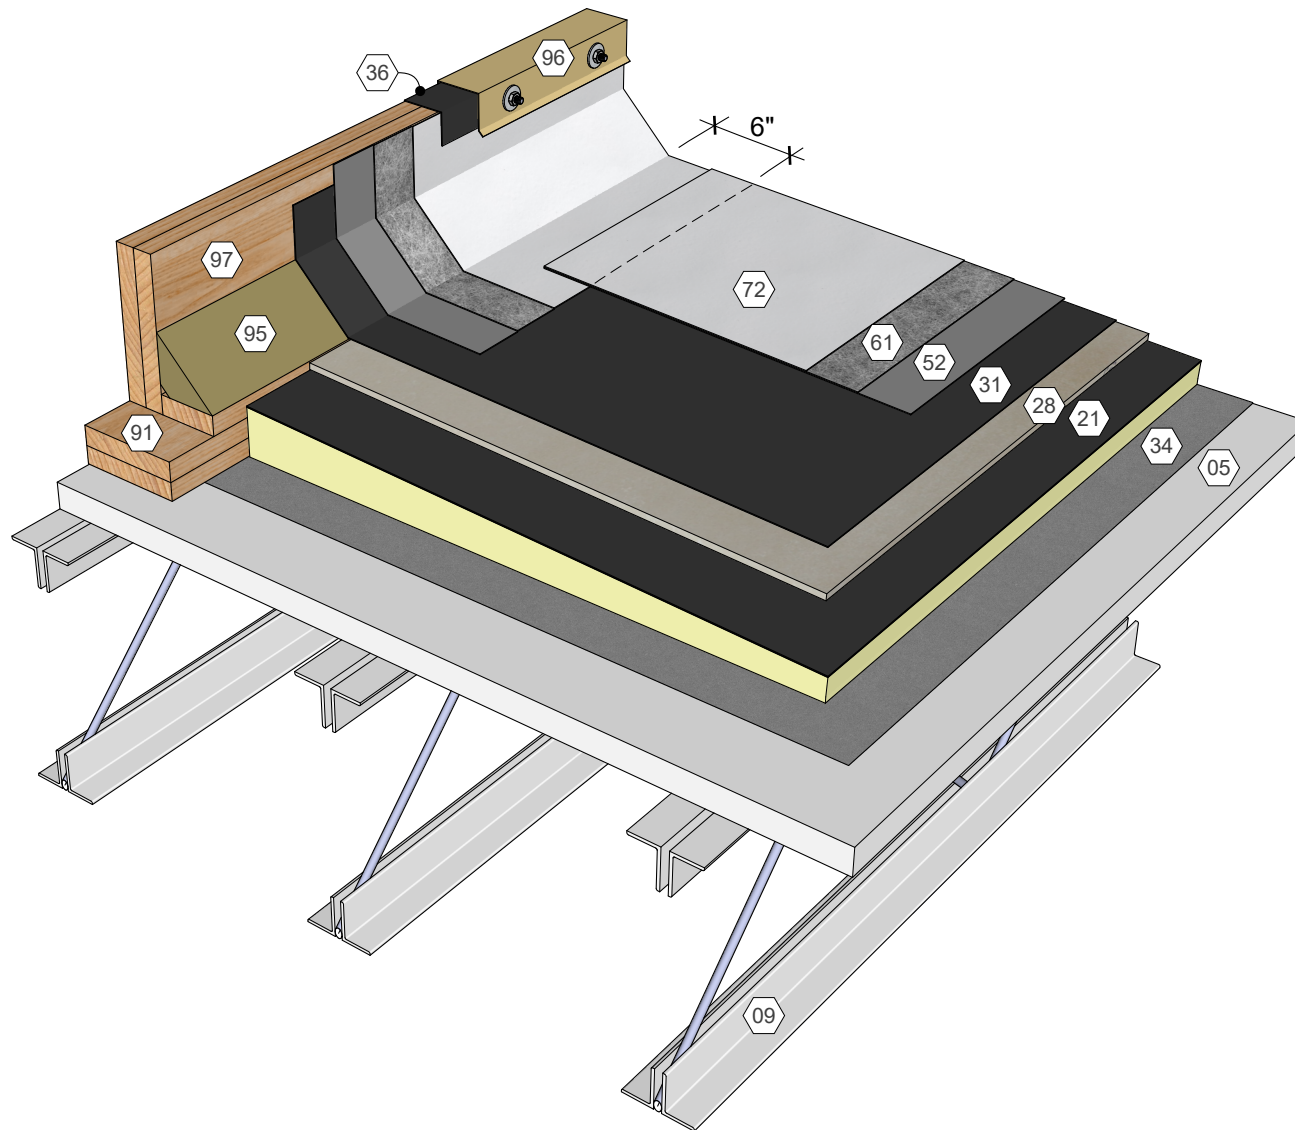

AlphaGuard® BIO Plus Wood Curb Detail, Wood Deck
Detail 23134

KEY NOTES

- 05 Gypsum Deck
- 09 Roof Structure
- 21 Polyisocyanurate Insulation (Adhered)
- 28 Cover Board (Adhered)
- 31 Approved Base Ply Sheet
- 34 Base Sheet (Fastened)
- 36 Base Sheet Liner
- 52 AlphaGuard BIO Base Coat
- 61 AlphaGuard Glass Mat or Permafab
- 72 AlphaGuard Bio Top Coat
- 91 Wood Blocking
- 95 Cant Strip
- 96 Metal Coping
- 97 Wood Curb Assembly

AlphaGuard® BIO Plus Wood Curb Detail, Gypsum Deck
Detail 23135