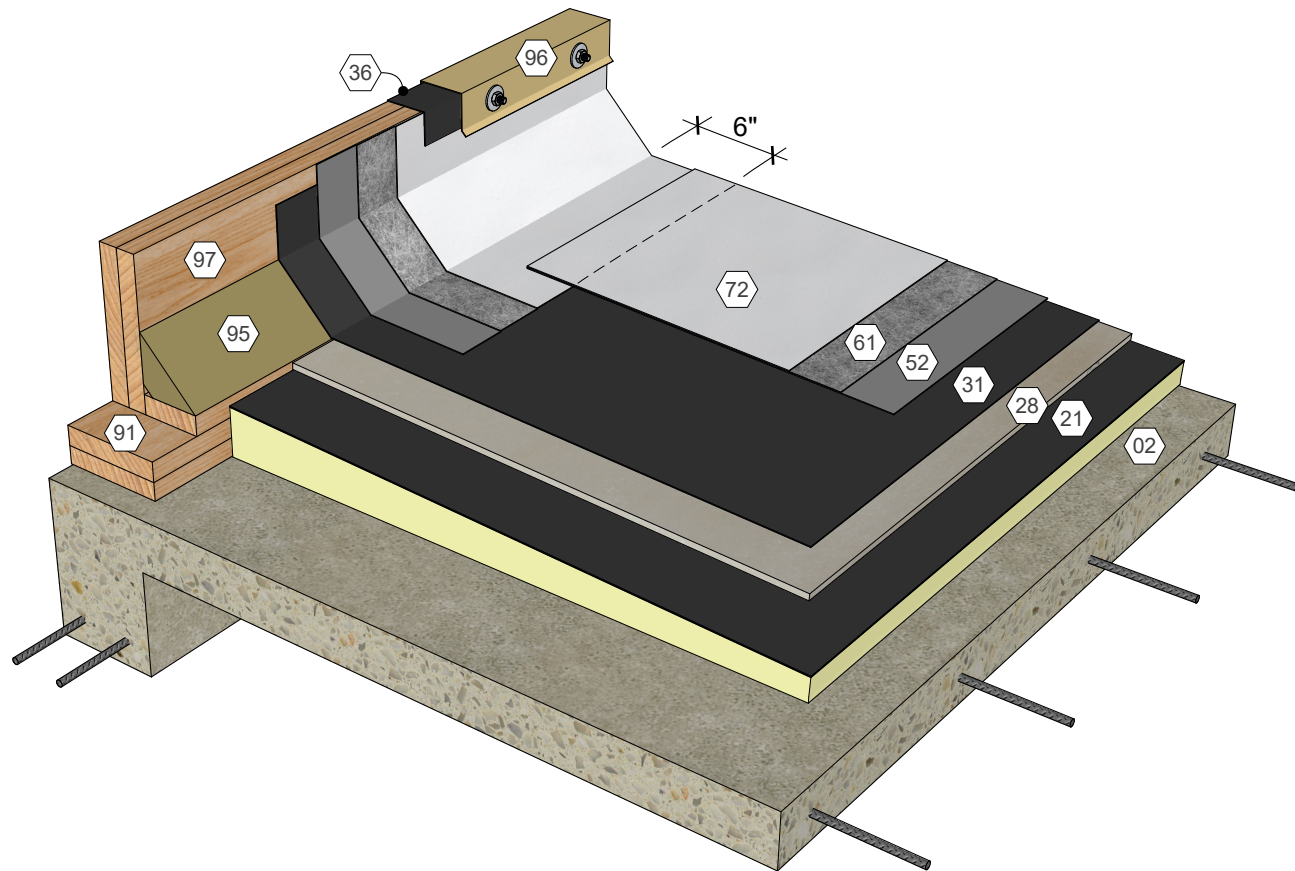

KEY NOTES

- 01 Metal Deck
- 09 Roof Structure
- 22 Polyisocyanurate Insulation (Fastened or Adhered)
- 28 Cover Board (Adhered)
- 31 Approved Base Ply Sheet
- 36 Base Sheet Liner
- 52 AlphaGuard BIO Base Coat
- 61 AlphaGuard Glass Mat or Permafab
- 72 AlphaGuard Bio Top Coat
- 91 Wood Blocking
- 95 Cant Strip
- 96 Metal Coping
- 97 Wood Curb Assembly

AlphaGuard® BIO Plus Wood Curb Detail, Metal Deck
Detail 23131

KEY NOTES

- 02 Structural Concrete Deck
- 21 Polyisocyanurate Insulation (Adhered)
- 28 Cover Board (Adhered)
- 31 Approved Base Ply Sheet
- 36 Base Sheet Liner
- 52 AlphaGuard BIO Base Coat
- 61 AlphaGuard Glass Mat or Permafab
- 72 AlphaGuard Bio Top Coat
- 91 Wood Blocking
- 95 Cant Strip
- 96 Metal Coping
- 97 Wood Curb Assembly

AlphaGuard® BIO Plus Wood Curb Detail, Structural Concrete Deck
Detail 23132

KEY NOTES

- 03 Precast Concrete Deck
- 21 Polyisocyanurate Insulation (Adhered)
- 28 Cover Board (Adhered)
- 31 Approved Base Ply Sheet
- 36 Base Sheet Liner
- 52 AlphaGuard BIO Base Coat
- 61 AlphaGuard Glass Mat or Permafab
- 72 AlphaGuard Bio Top Coat
- 91 Wood Blocking
- 95 Cant Strip
- 96 Metal Coping
- 97 Wood Curb Assembly

AlphaGuard® BIO Plus Wood Curb Detail, Precast Concrete Deck
 Detail 23133

KEY NOTES

- 04 Wood Deck
- 09 Roof Structure
- 21 Polyisocyanurate Insulation (Adhered)
- 28 Cover Board (Adhered)
- 31 Approved Base Ply Sheet
- 34 Base Sheet (Fastened)
- 36 Base Sheet Liner
- 52 AlphaGuard BIO Base Coat
- 61 AlphaGuard Glass Mat or Permafab
- 72 AlphaGuard Bio Top Coat
- 91 Wood Blocking
- 95 Cant Strip
- 96 Metal Coping
- 97 Wood Curb Assembly