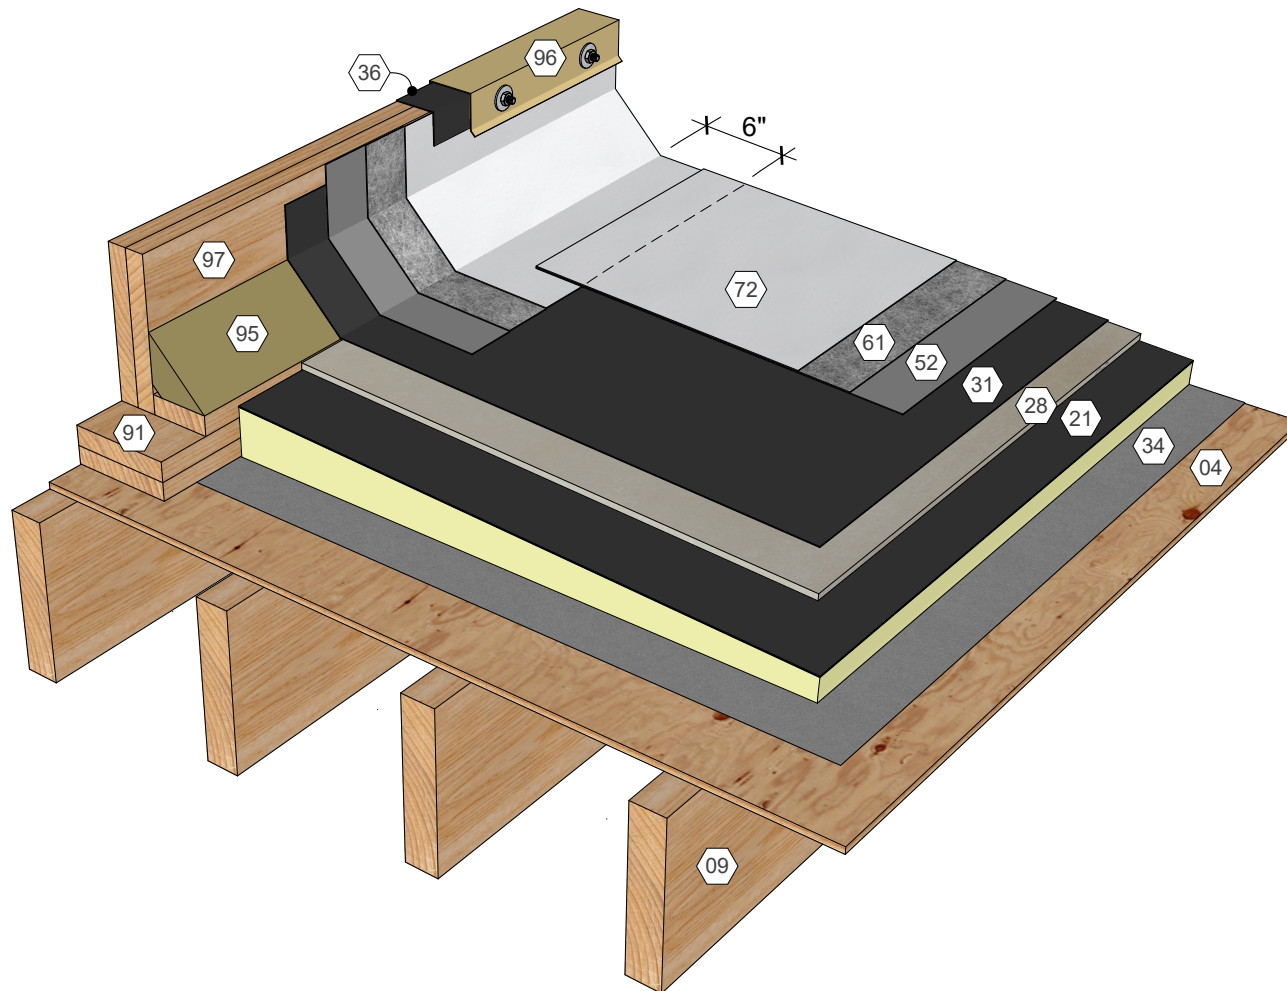

KEY NOTES

- 01 Metal Deck
- 09 Roof Structure
- 22 Polyisocyanurate Insulation (Fastened or Adhered)
- 28 Cover Board (Adhered)
- 31 Approved Base Ply Sheet
- 36 Base Sheet Liner
- 52 AlphaGuard BIO Base Coat
- 61 AlphaGuard Glass Mat or Permafab
- 72 AlphaGuard Bio Top Coat
- 91 Wood Blocking
- 95 Cant Strip
- 96 Metal Coping
- 97 Wood Curb Assembly

AlphaGuard® BIO Plus Wood Curb Detail, Metal Deck
Detail 23131

KEY NOTES

- 02 Structural Concrete Deck
- 21 Polyisocyanurate Insulation (Adhered)
- 28 Cover Board (Adhered)
- 31 Approved Base Ply Sheet
- 36 Base Sheet Liner
- 52 AlphaGuard BIO Base Coat
- 61 AlphaGuard Glass Mat or Permafab
- 72 AlphaGuard Bio Top Coat
- 91 Wood Blocking
- 95 Cant Strip
- 96 Metal Coping
- 97 Wood Curb Assembly

AlphaGuard® BIO Plus Wood Curb Detail, Structural Concrete Deck
Detail 23132

KEY NOTES

- 03 Precast Concrete Deck
- 21 Polyisocyanurate Insulation (Adhered)
- 28 Cover Board (Adhered)
- 31 Approved Base Ply Sheet
- 36 Base Sheet Liner
- 52 AlphaGuard BIO Base Coat
- 61 AlphaGuard Glass Mat or Permafab
- 72 AlphaGuard Bio Top Coat
- 91 Wood Blocking
- 95 Cant Strip
- 96 Metal Coping
- 97 Wood Curb Assembly

AlphaGuard® BIO Plus Wood Curb Detail, Precast Concrete Deck
 Detail 23133

KEY NOTES

- 04 Wood Deck
- 09 Roof Structure
- 21 Polyisocyanurate Insulation (Adhered)
- 28 Cover Board (Adhered)
- 31 Approved Base Ply Sheet
- 34 Base Sheet (Fastened)
- 36 Base Sheet Liner
- 52 AlphaGuard BIO Base Coat
- 61 AlphaGuard Glass Mat or Permafab
- 72 AlphaGuard Bio Top Coat
- 91 Wood Blocking
- 95 Cant Strip
- 96 Metal Coping
- 97 Wood Curb Assembly