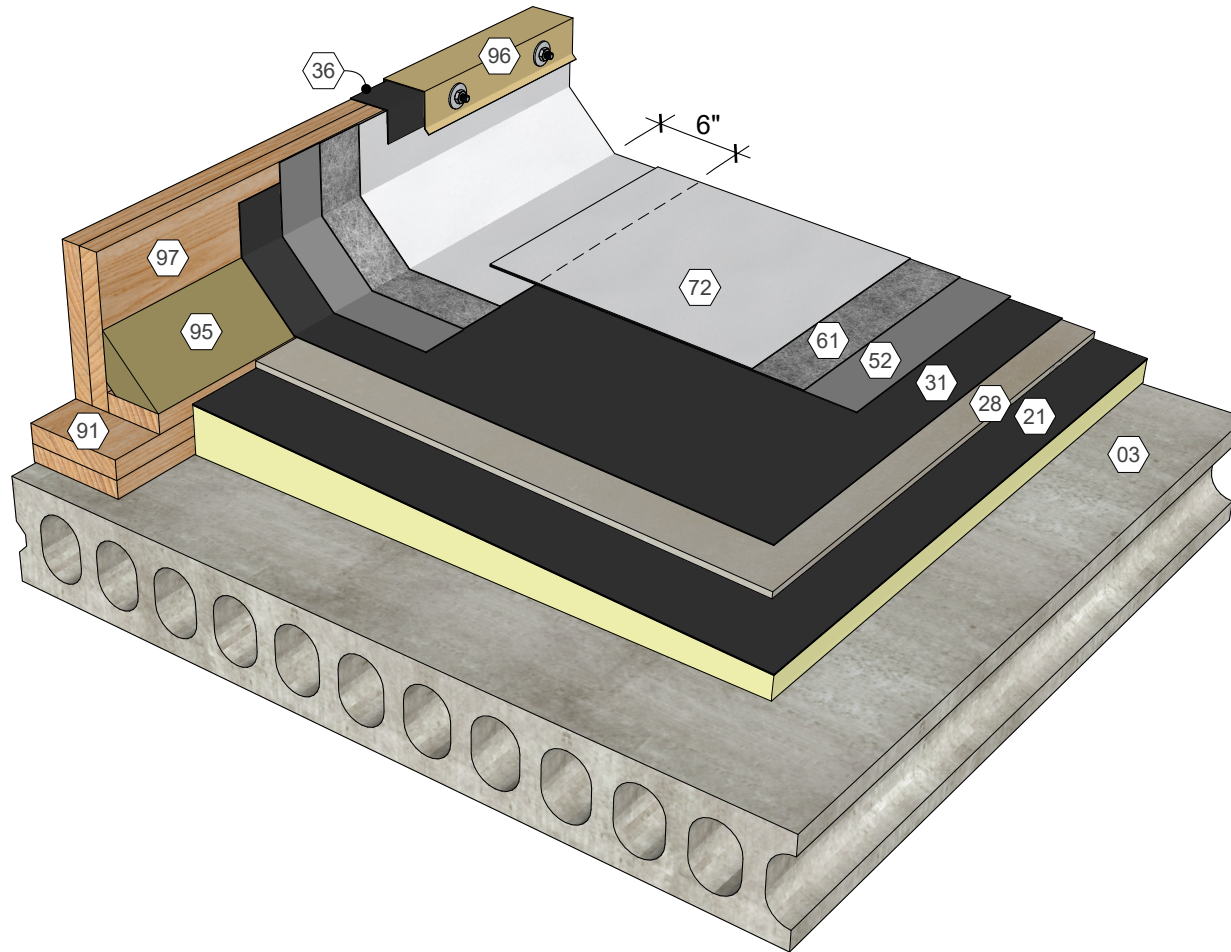

KEY NOTES

- 01 Metal Deck
- 09 Roof Structure
- 22 Polyisocyanurate Insulation (Fastened or Adhered)
- 28 Cover Board (Adhered)
- 31 Approved Base Ply Sheet
- 36 Base Sheet Liner
- 52 AlphaGuard BIO Base Coat
- 61 AlphaGuard Glass Mat or Permafab
- 72 AlphaGuard Bio Top Coat
- 91 Wood Blocking
- 95 Cant Strip
- 96 Metal Coping
- 97 Wood Curb Assembly

AlphaGuard® BIO Plus Wood Curb Detail, Metal Deck
Detail 23131

KEY NOTES

- 02 Structural Concrete Deck
- 21 Polyisocyanurate Insulation (Adhered)
- 28 Cover Board (Adhered)
- 31 Approved Base Ply Sheet
- 36 Base Sheet Liner
- 52 AlphaGuard BIO Base Coat
- 61 AlphaGuard Glass Mat or Permafab
- 72 AlphaGuard Bio Top Coat
- 91 Wood Blocking
- 95 Cant Strip
- 96 Metal Coping
- 97 Wood Curb Assembly

AlphaGuard® BIO Plus Wood Curb Detail, Structural Concrete Deck
Detail 23132

KEY NOTES

- 03 Precast Concrete Deck
- 21 Polyisocyanurate Insulation (Adhered)
- 28 Cover Board (Adhered)
- 31 Approved Base Ply Sheet
- 36 Base Sheet Liner
- 52 AlphaGuard BIO Base Coat
- 61 AlphaGuard Glass Mat or Permafab
- 72 AlphaGuard Bio Top Coat
- 91 Wood Blocking
- 95 Cant Strip
- 96 Metal Coping
- 97 Wood Curb Assembly

AlphaGuard® BIO Plus Wood Curb Detail, Precast Concrete Deck
 Detail 23133

KEY NOTES

- 04 Wood Deck
- 09 Roof Structure
- 21 Polyisocyanurate Insulation (Adhered)
- 28 Cover Board (Adhered)
- 31 Approved Base Ply Sheet
- 34 Base Sheet (Fastened)
- 36 Base Sheet Liner
- 52 AlphaGuard BIO Base Coat
- 61 AlphaGuard Glass Mat or Permafab
- 72 AlphaGuard Bio Top Coat
- 91 Wood Blocking
- 95 Cant Strip
- 96 Metal Coping
- 97 Wood Curb Assembly